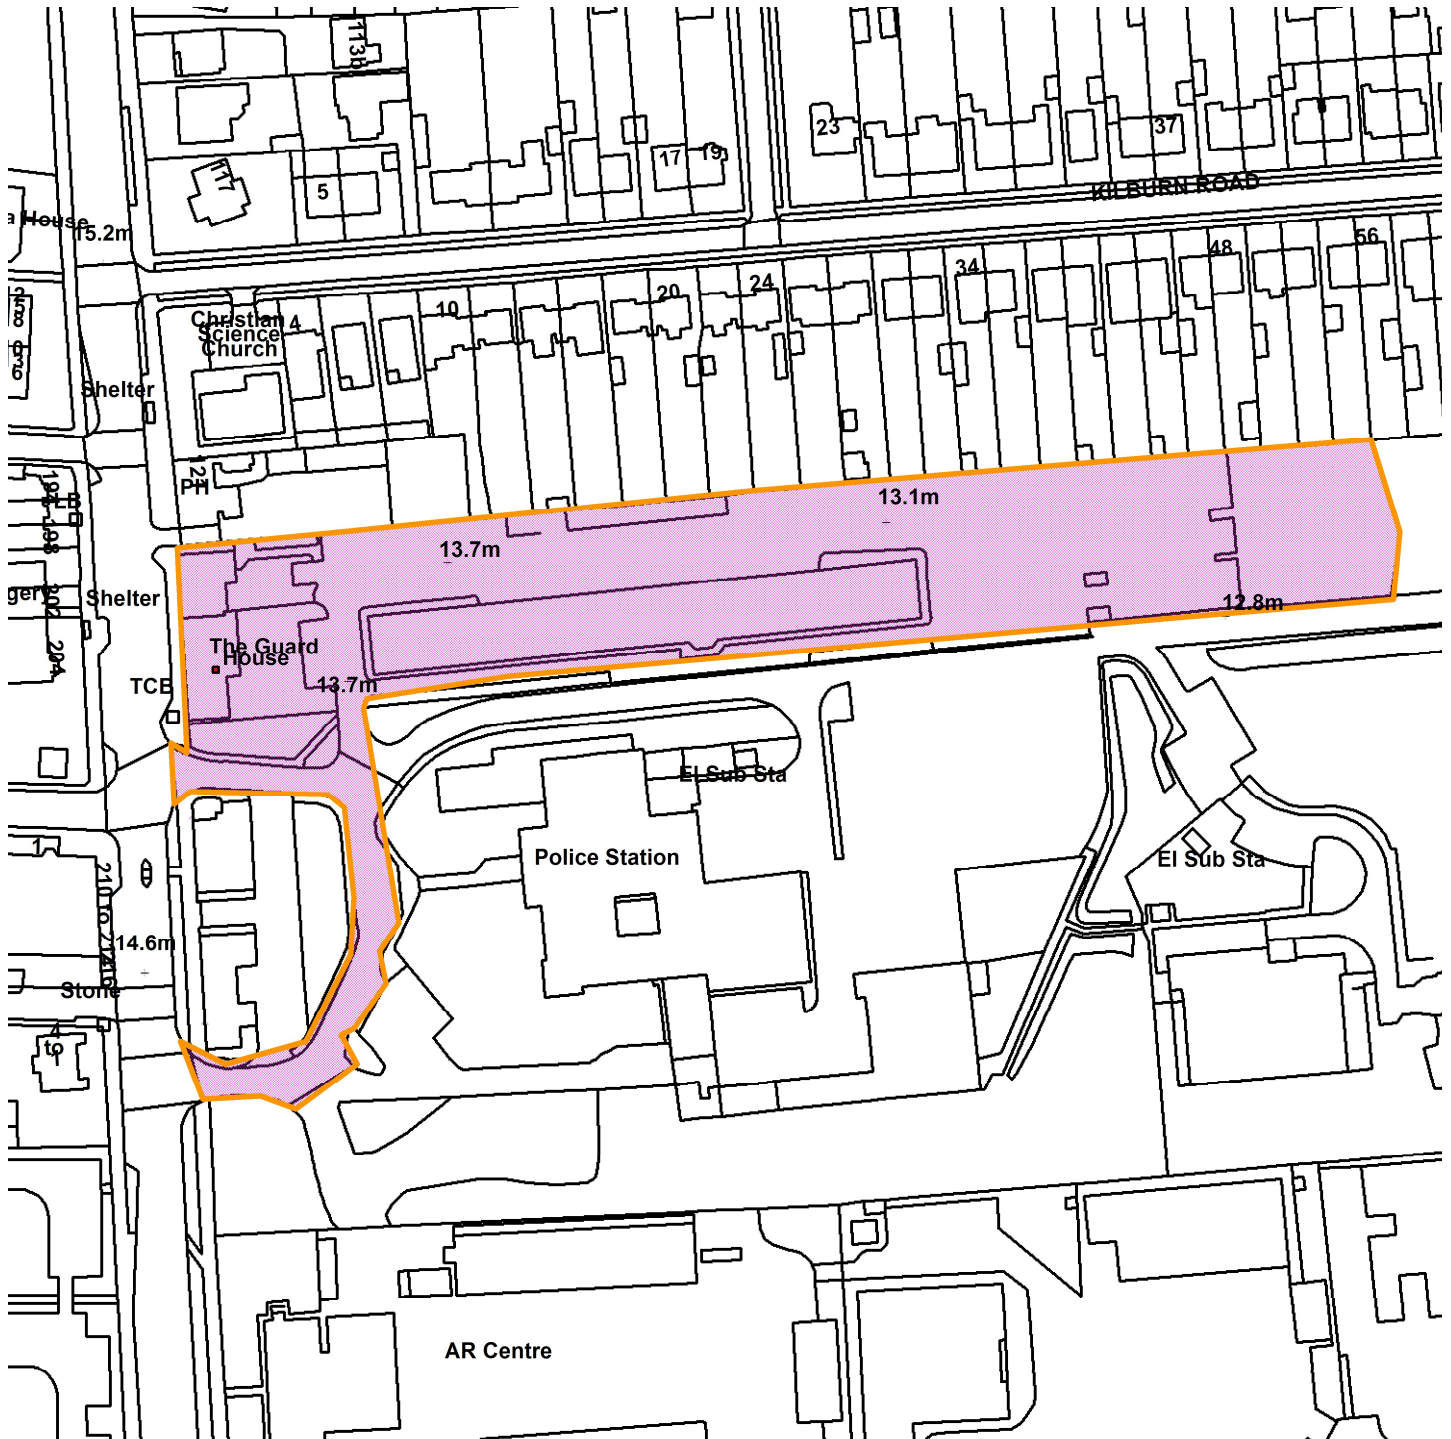

19/00603/FULM

Frederick House, Fulford Road, York

GIS by ESRI (UK)

Scale : 1:1560

Reproduced from the Ordnance Survey map with the permission of the Controller of Her Majesty's Stationery Office © Crown Copyright 2000.

Unauthorised reproduction infringes Crown Copyright and may lead to prosecution or civil proceedings.

<b>Organisation</b>	City of York Council
<b>Department</b>	Economy & Place
<b>Comments</b>	Site Location Plan
<b>Date</b>	08 January 2020
<b>SLA Number</b>	